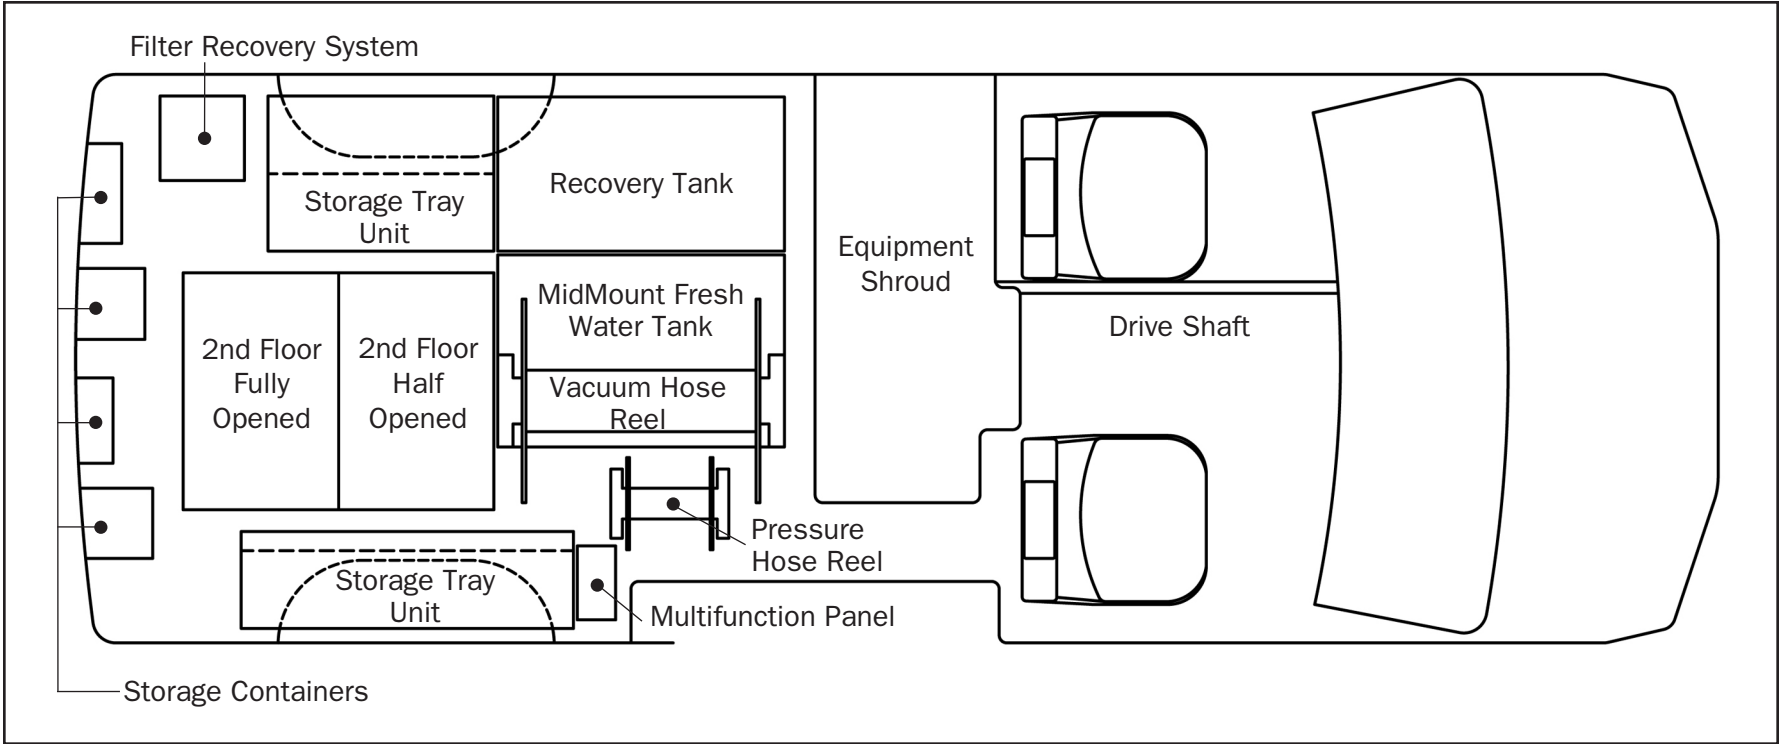

OPTIONAL EQUIPMENT

Standard Length Van

MidMount Floor Plan

Shown with Fresh Water Holding Tank mounted in mid area of van, Preferred Equipment Packages 1, 2 and 3, Optional Equipment and Accessories.

Floor plan is to exact scale in a Standard Length Van.