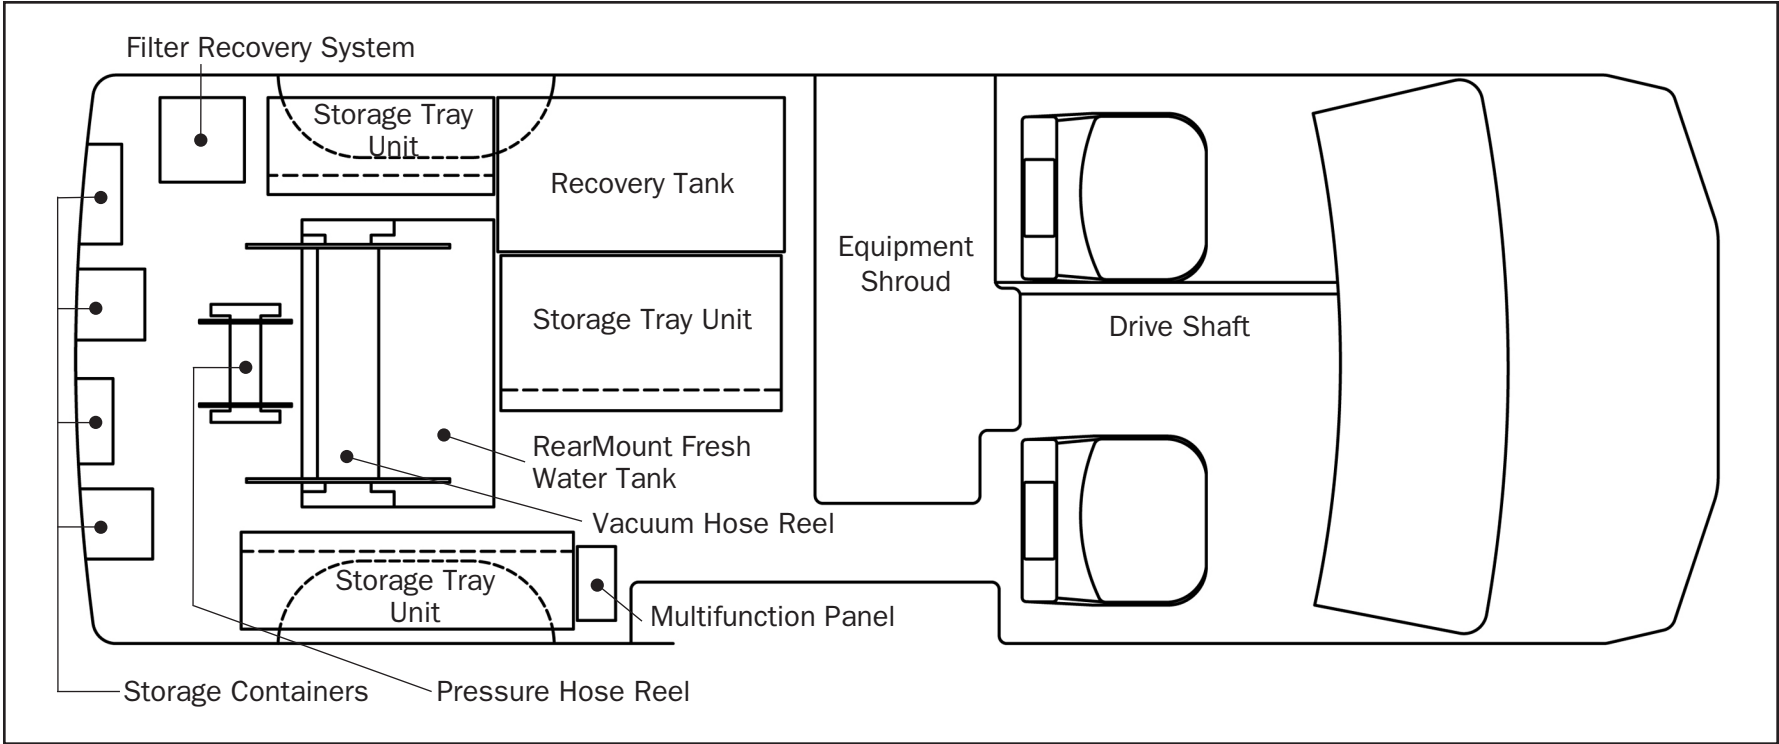

OPTIONAL EQUIPMENT

Standard Length Van

RearMount Floor Plan

Shown with Fresh Water Holding Tank mounted in rear area of van, Preferred Equipment Packages 1, 2 and 3, Optional Equipment and Accessories.

Floor plan is to exact scale in a Standard Length Van.