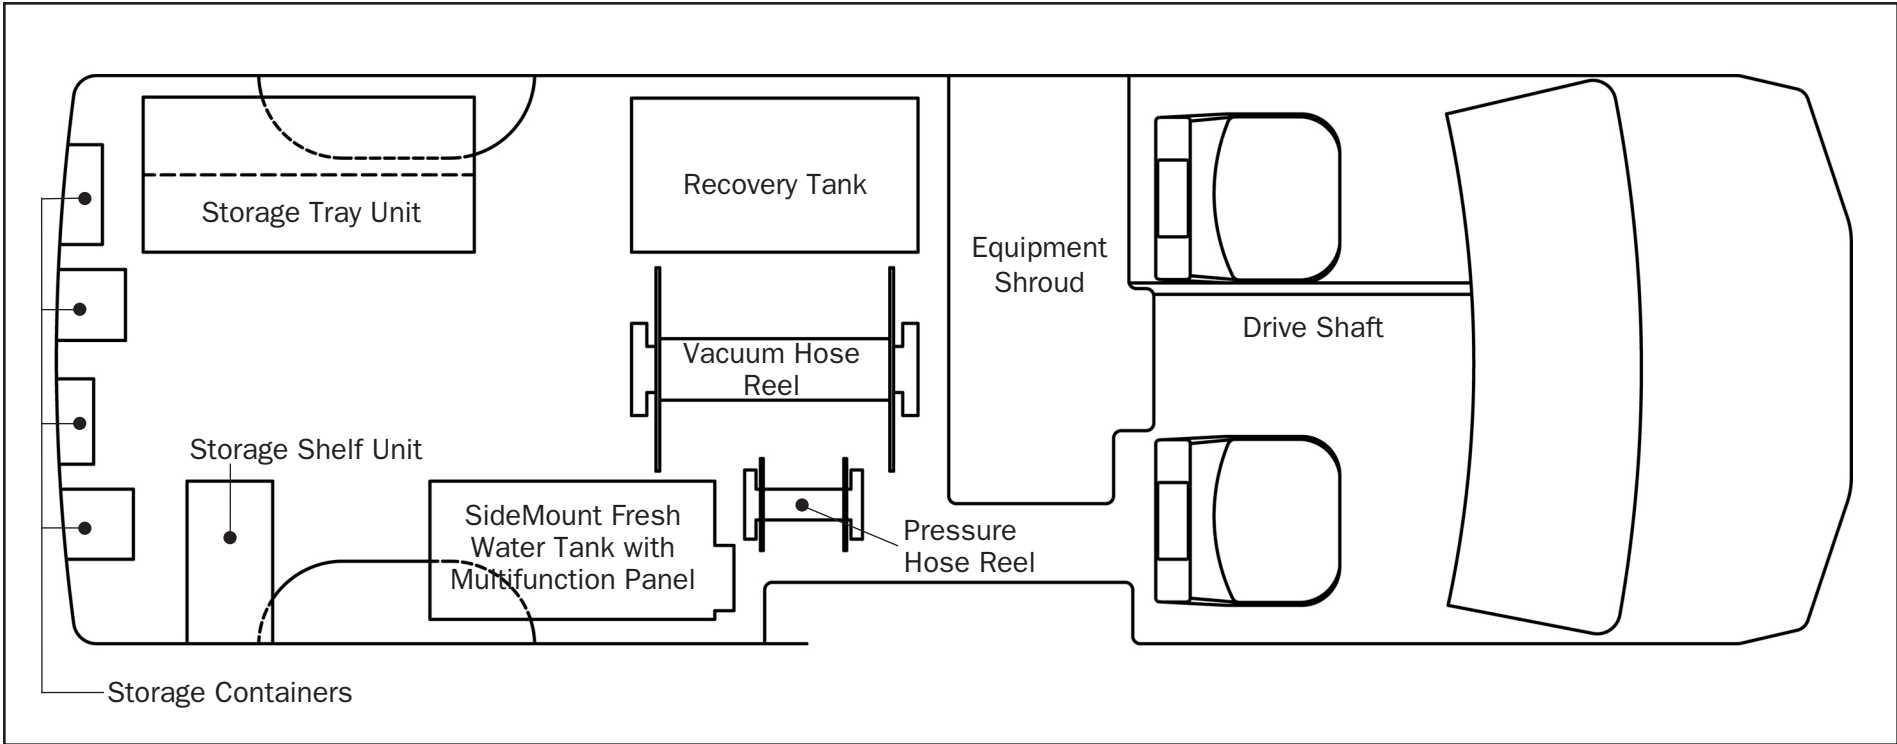

OPTIONAL EQUIPMENT

Extended Length Van

SideMount Floor Plan

Shown with Fresh Water Holding Tank mounted on right side of van, Preferred Equipment Packages 1, 2 and 3, Optional Equipment and Accessories.

Floor plan is to exact scale in an Extended Length Van.