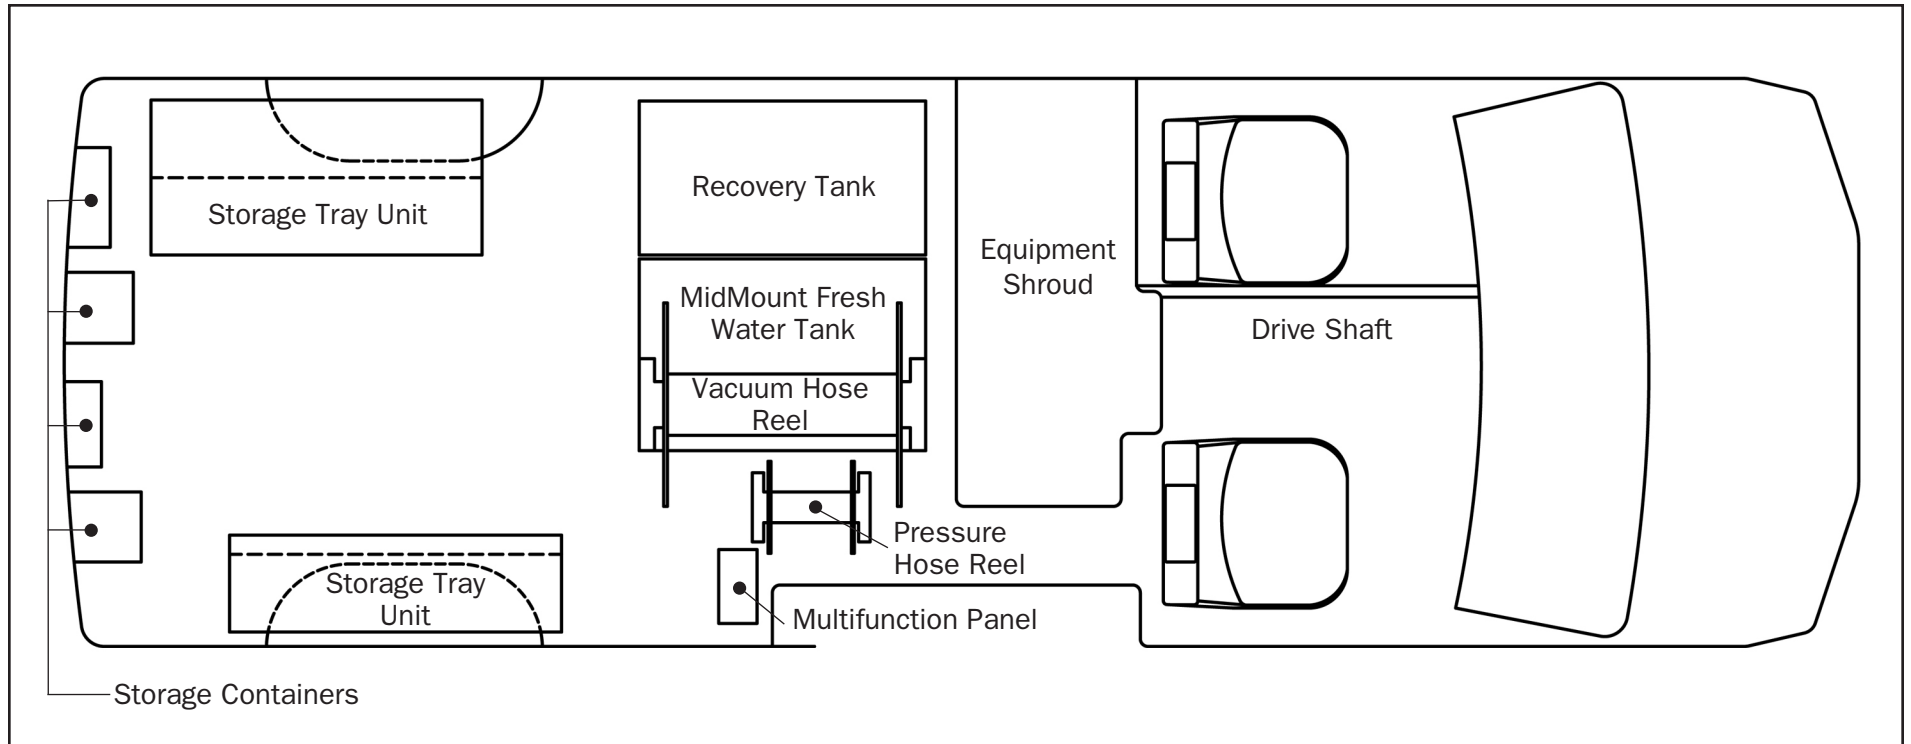

# PREFERRED EQUIPMENT PACKAGES

Extended Length Van

## MidMount Floor Plan

Shown with Fresh Water Holding Tank mounted in mid area of van and Preferred Equipment Packages 1, 2 and 3 installed.

Floor plan is to exact scale in an Extended Length Van.

butlersystem.com