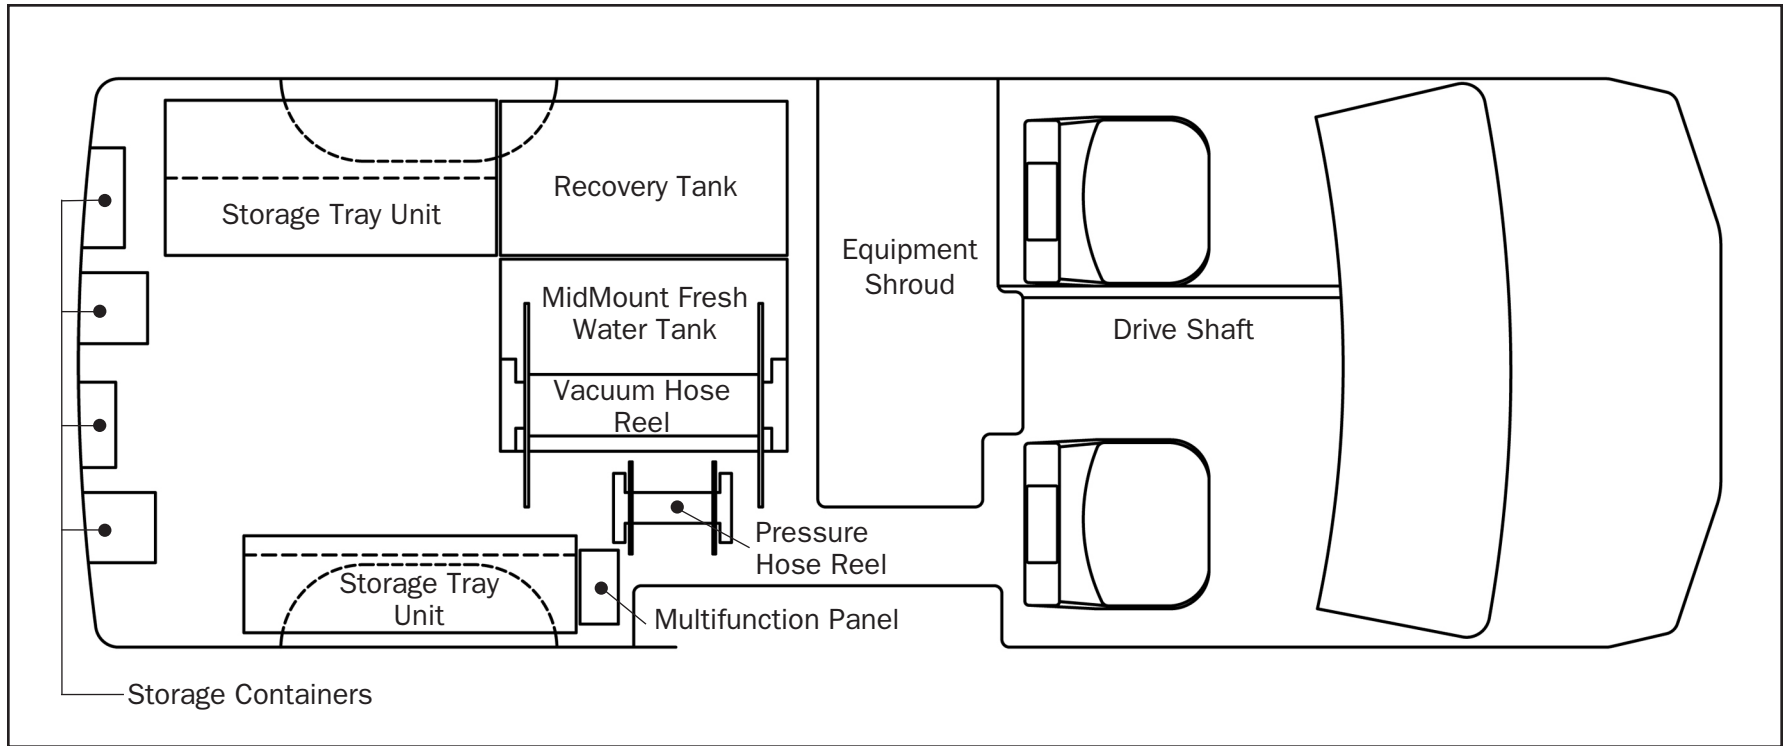

PREFERRED EQUIPMENT PACKAGES

Standard Length Van

MidMount Floor Plan

Shown with Fresh Water Holding Tank mounted in mid area of van and Preferred Equipment Packages 1, 2 and 3 installed.

Floor plan is to exact scale in a Standard Length Van.