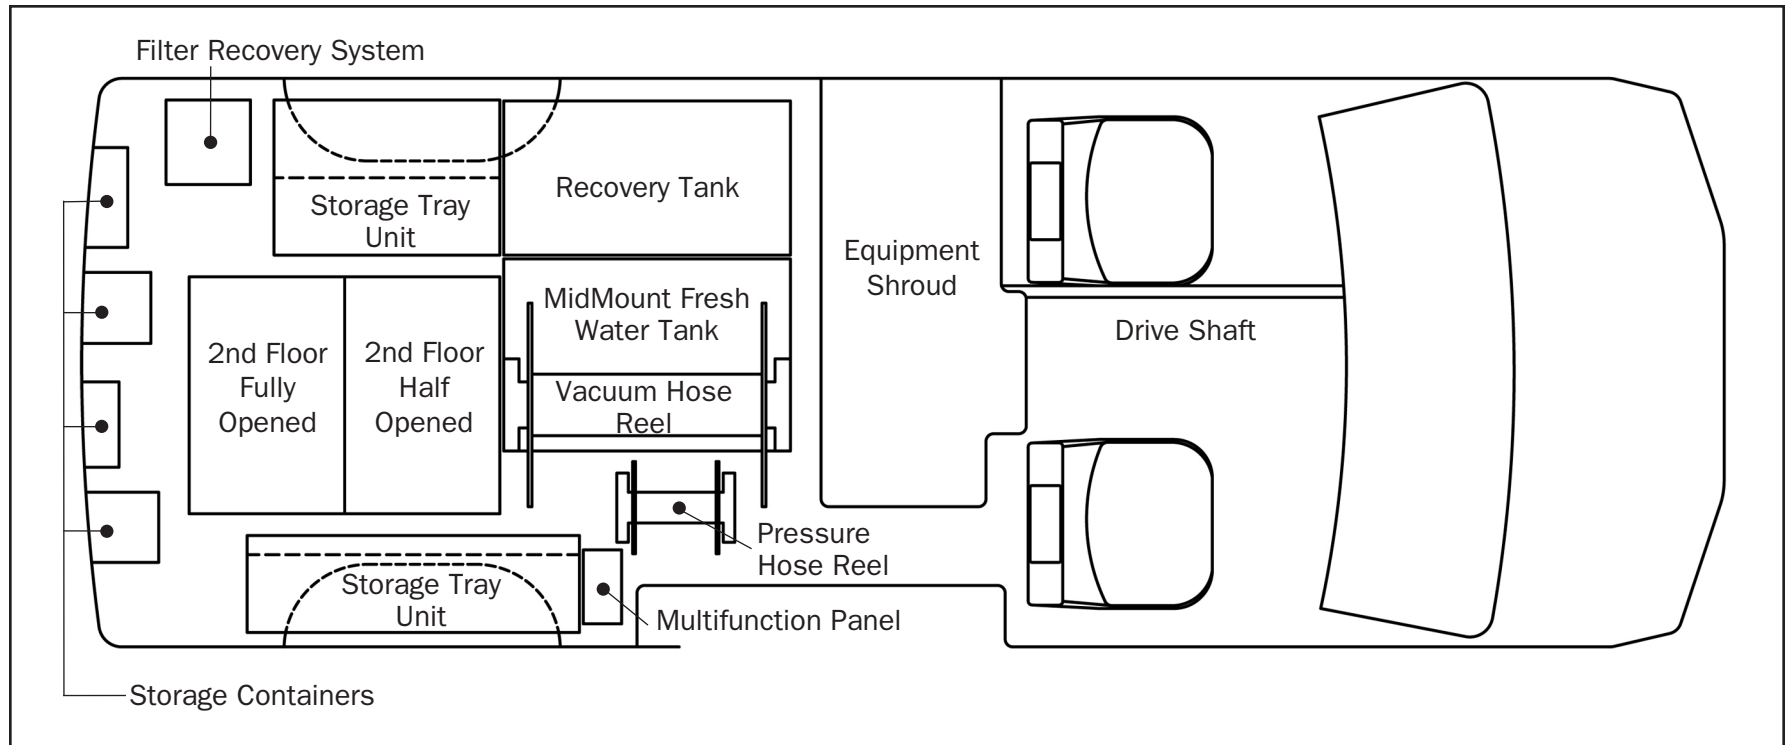

# MIDMOUNT WITH OPTIONAL EQUIPMENT

Standard Length Van

## MidMount Floor Plan

Shown with Fresh Water Holding Tank mounted in mid area of van, Preferred Equipment Packages 1, 2, 3 and Optional 2nd Floor.

Floor plan is to exact scale in a Standard Length Van.