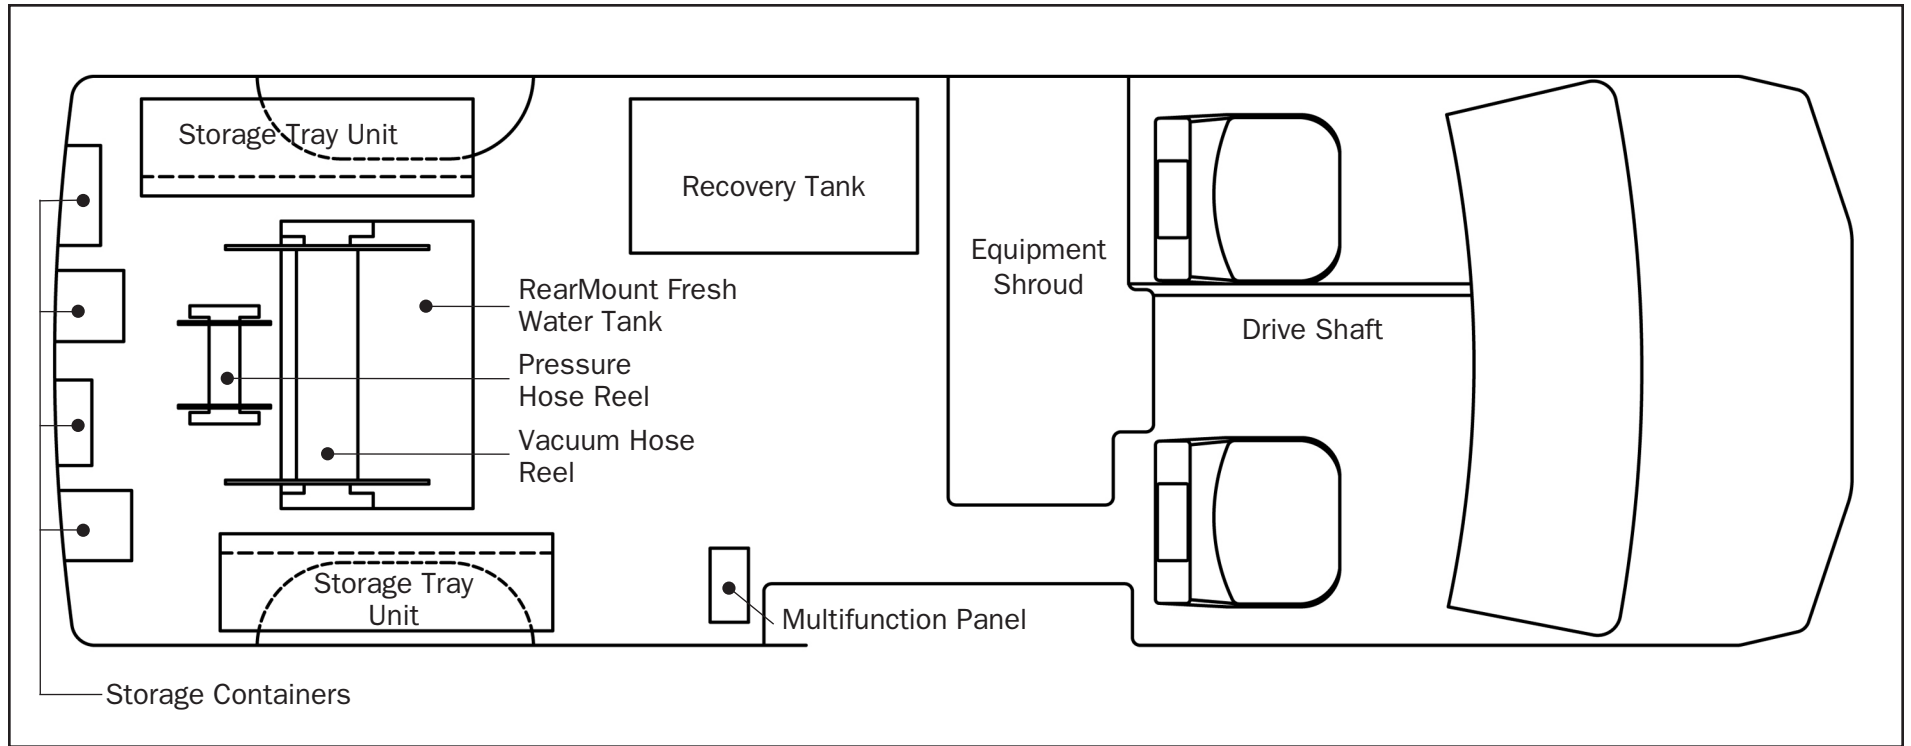

REARMOUNT WITH PREFERRED EQUIPMENT PACKAGES

Extended Length Van

RearMount Floor Plan

Shown with Fresh Water Holding Tank mounted in rear area of van and Preferred Equipment Packages 1, 2 and 3 installed.

Floor plan is to exact scale in an Extended Length Van.

butlersystem.com