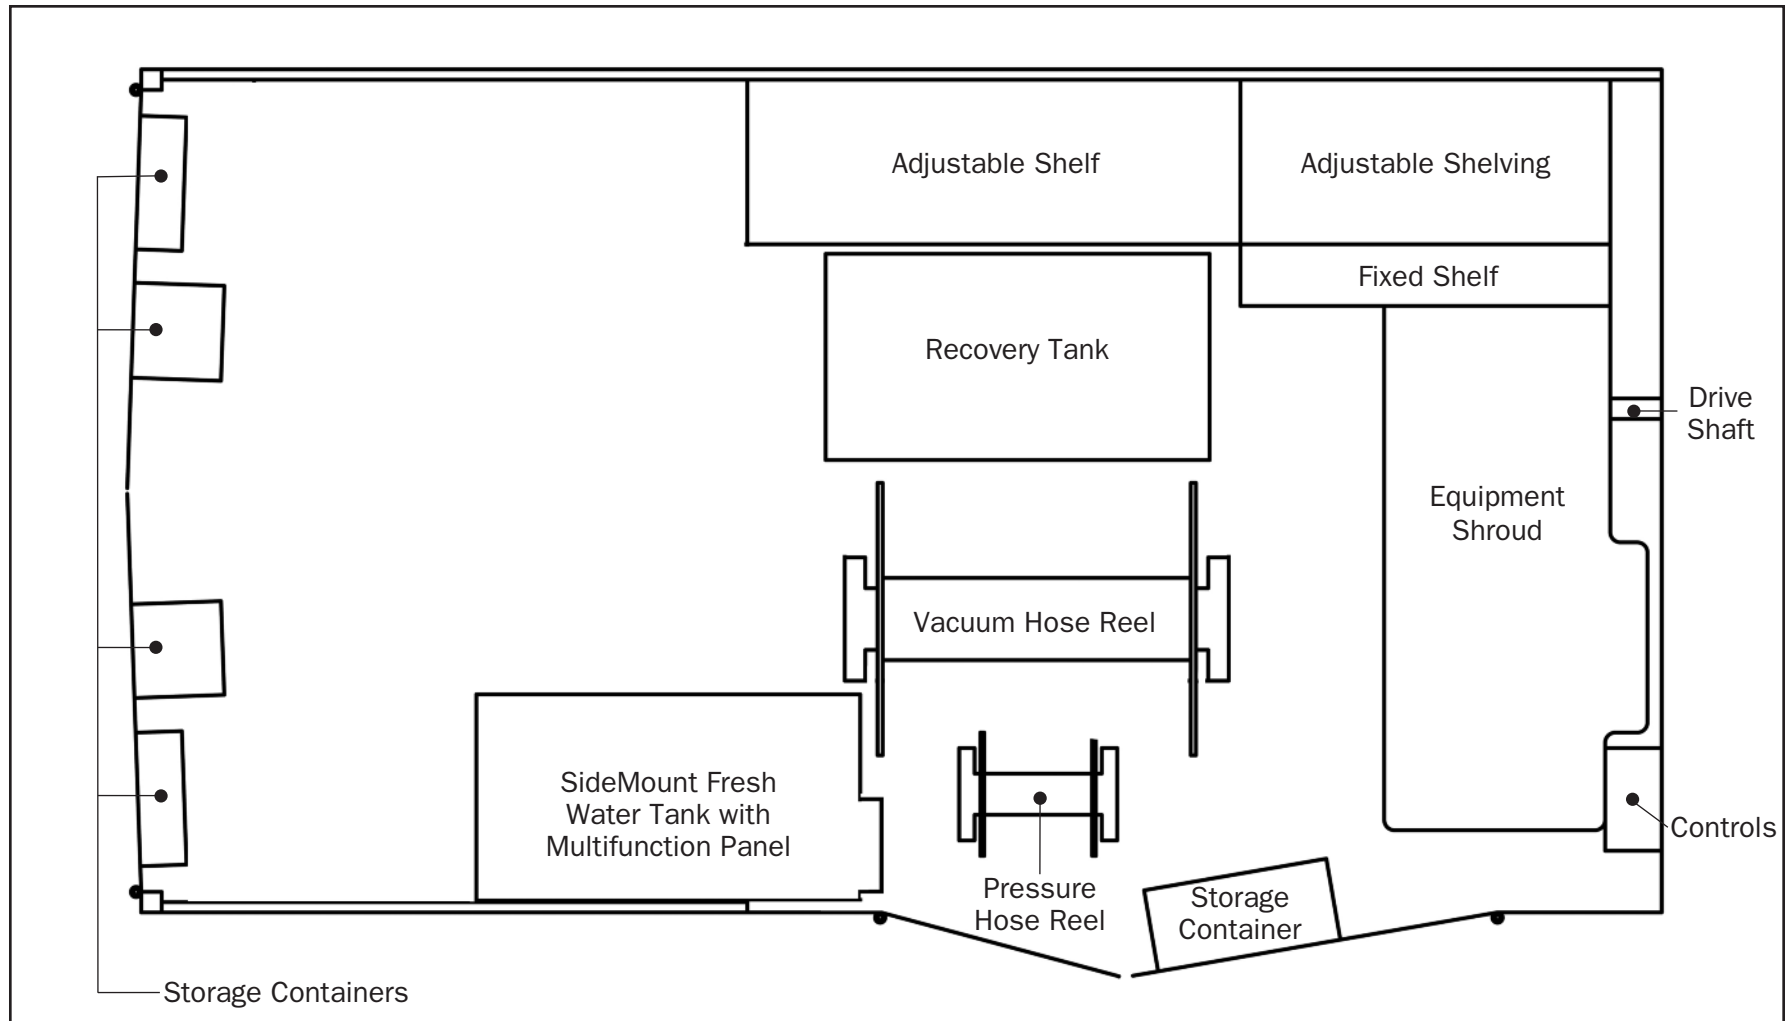

TRUCK AND CUBE VAN

SideMount Floor Plan

Shown with SideMount Fresh Water Tank and Preferred Equipment Packages 1, 2 and 3.

Floor plan is to exact scale in a 12' long cargo body.

butlersystem.com