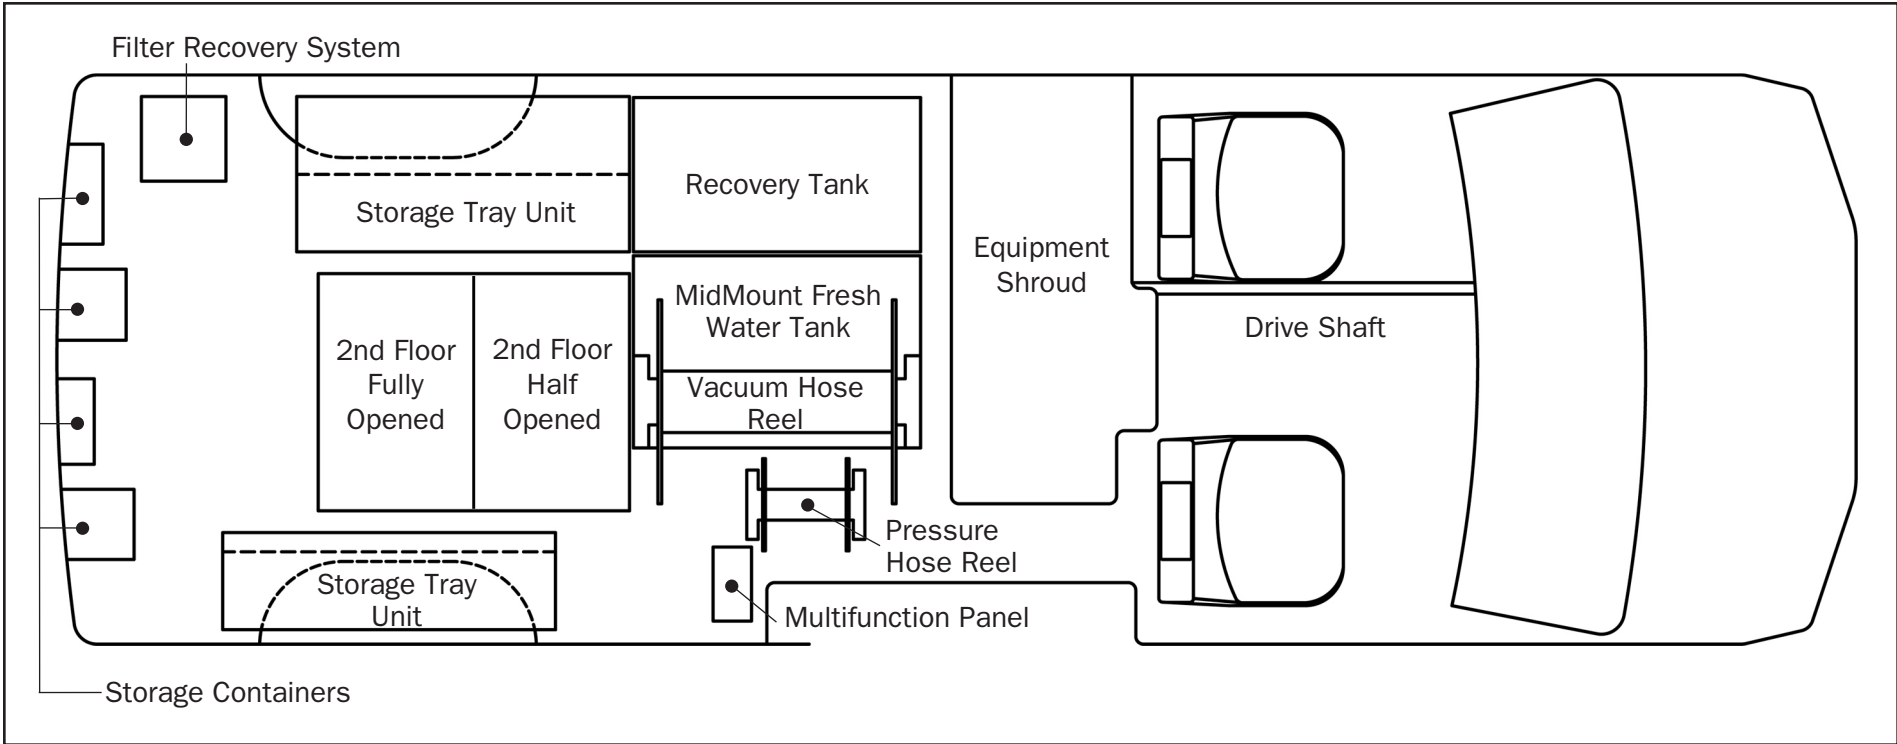

# OPTIONAL EQUIPMENT

Extended Length Van

## MidMount Floor Plan

Shown with Fresh Water Holding Tank mounted in mid area of van, Preferred Equipment Packages 1, 2 and 3, Optional Equipment and Accessories.

Floor plan is to exact scale in an Extended Length Van.