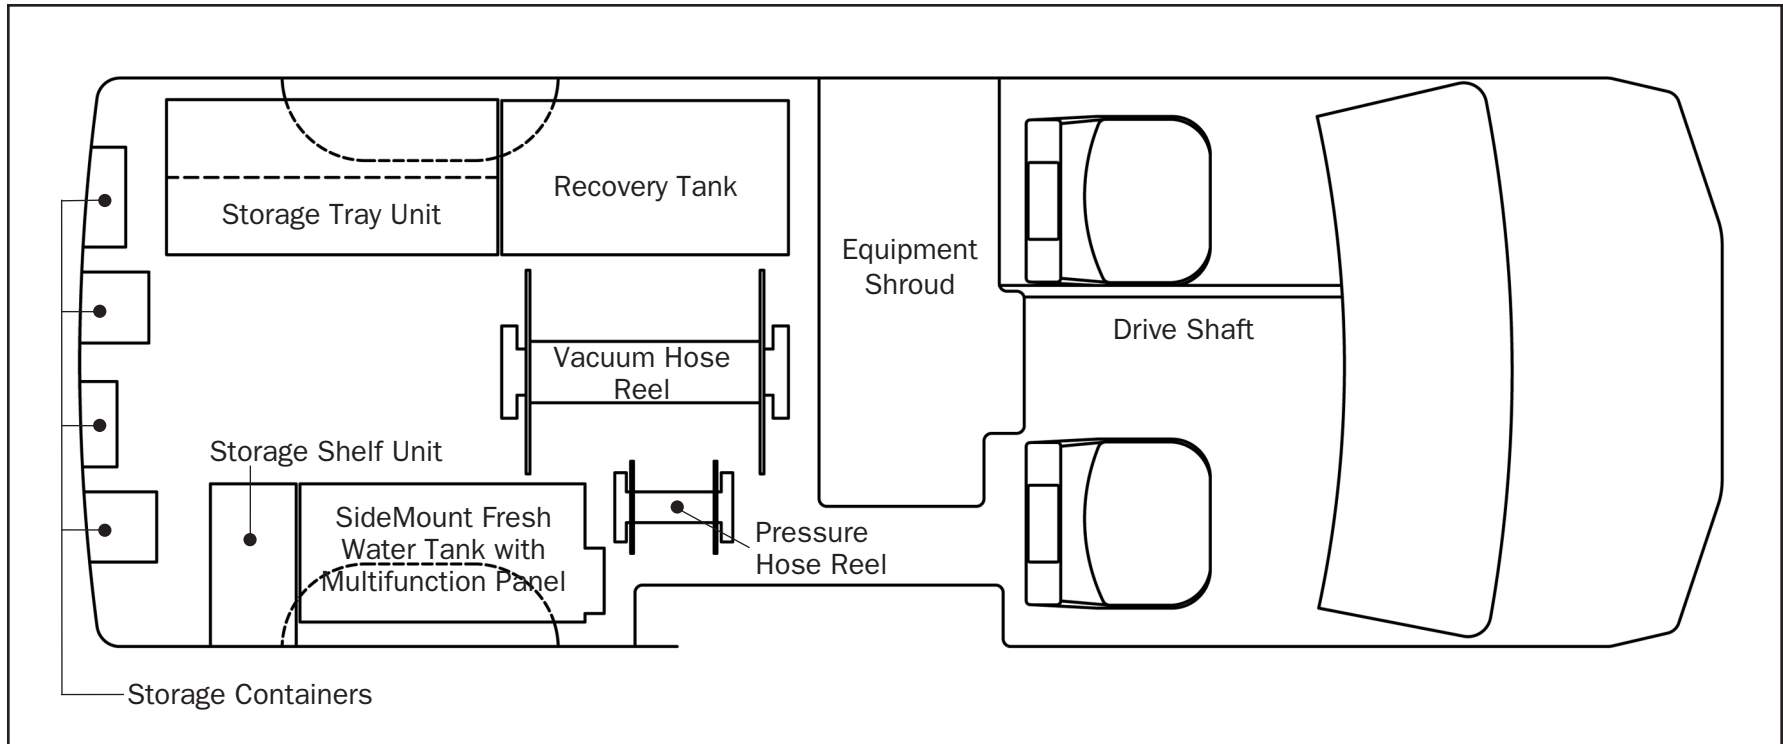

OPTIONAL EQUIPMENT

Standard Length Van

SideMount Floor Plan

Shown with Fresh Water Holding Tank mounted on right side of van, Preferred Equipment Packages 1, 2 and 3, Optional Equipment and Accessories.

Floor plan is to exact scale in a Standard Length Van.