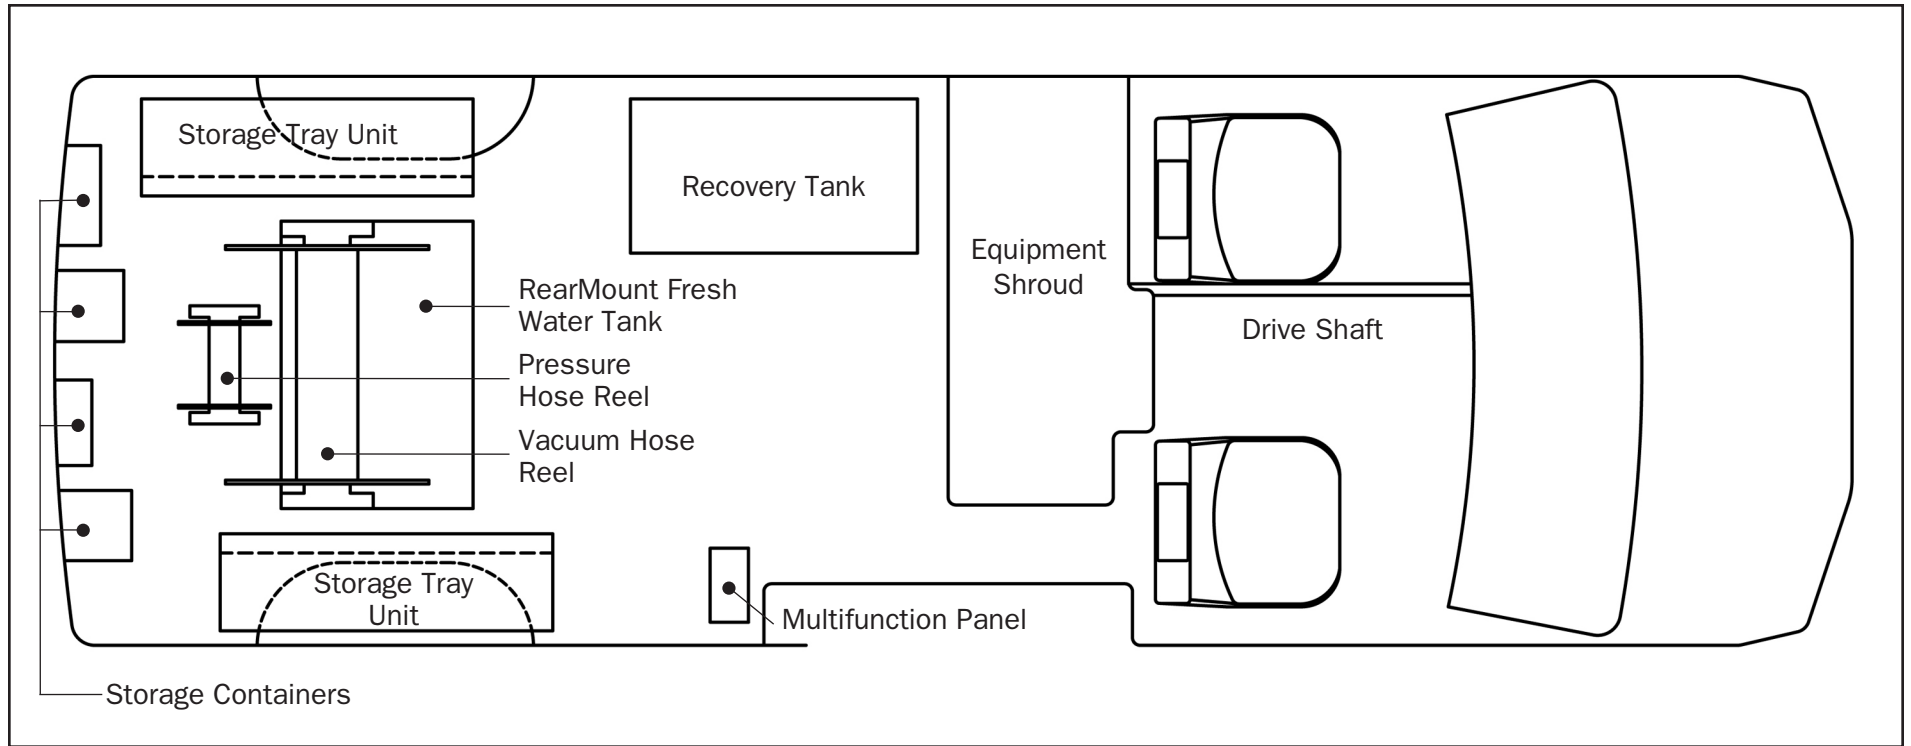

PREFERRED EQUIPMENT PACKAGES

Extended Length Van

RearMount Floor Plan

Shown with Fresh Water Holding Tank mounted in rear area of van and Preferred Equipment Packages 1, 2 and 3 installed.

Floor plan is to exact scale in an Extended Length Van.