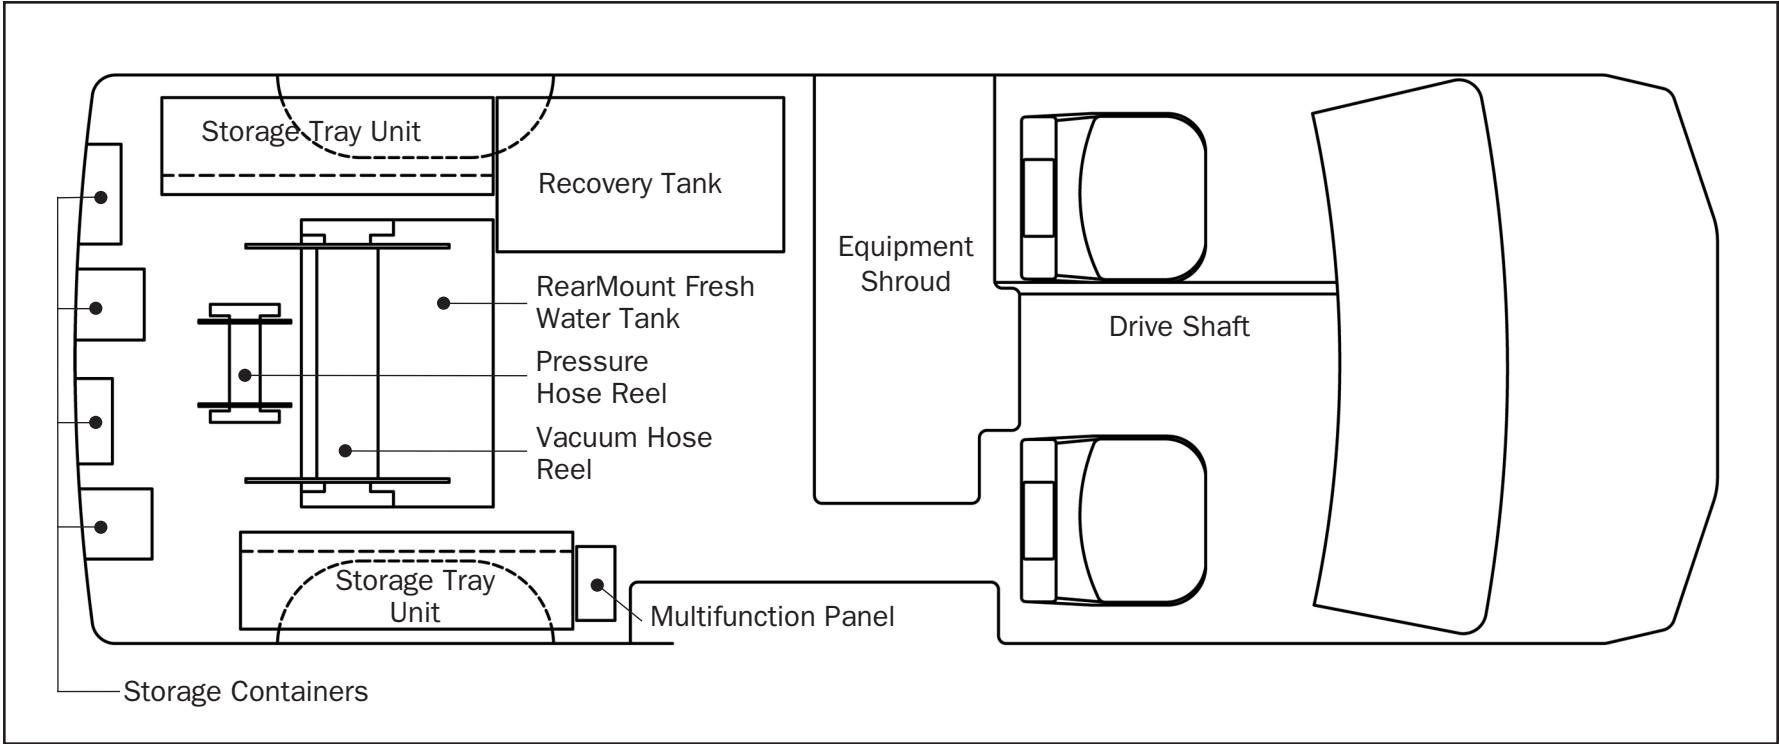

PREFERRED EQUIPMENT PACKAGES

Standard Length Van

RearMount Floor Plan

Shown with Fresh Water Holding Tank mounted in rear area of van and Preferred Equipment Packages 1, 2 and 3 installed.

Floor plan is to exact scale in a Standard Length Van.