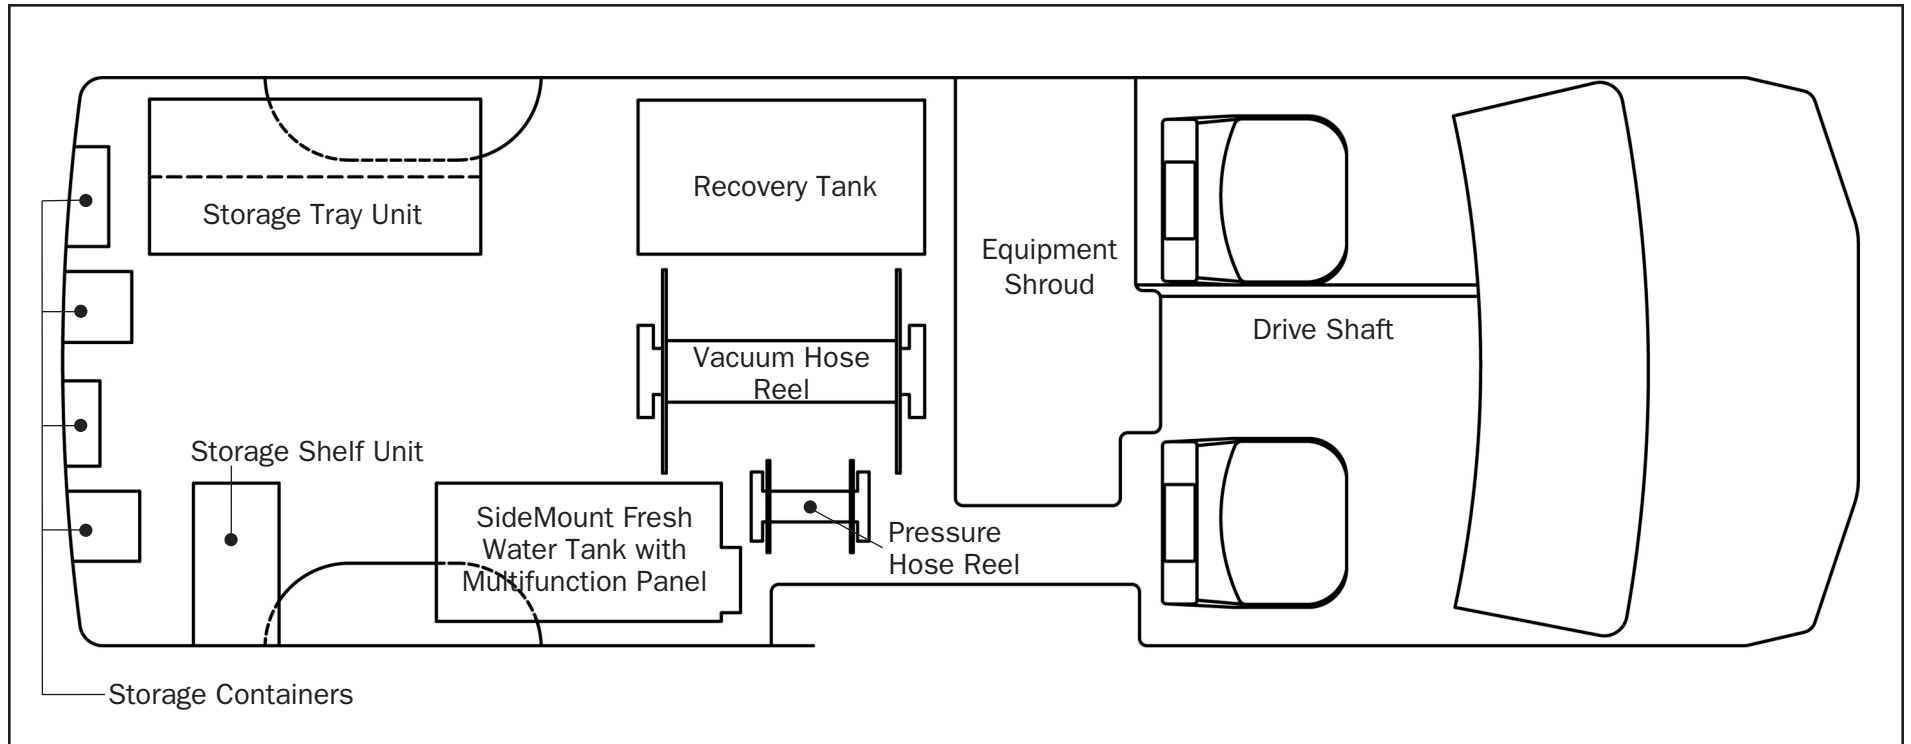

PREFERRED EQUIPMENT PACKAGES

Extended Length Van

SideMount Floor Plan

Shown with Fresh Water Holding Tank mounted on right side of van and Preferred Equipment Packages 1, 2 and 3 installed.

Floor plan is to exact scale in an Extended Length Van.