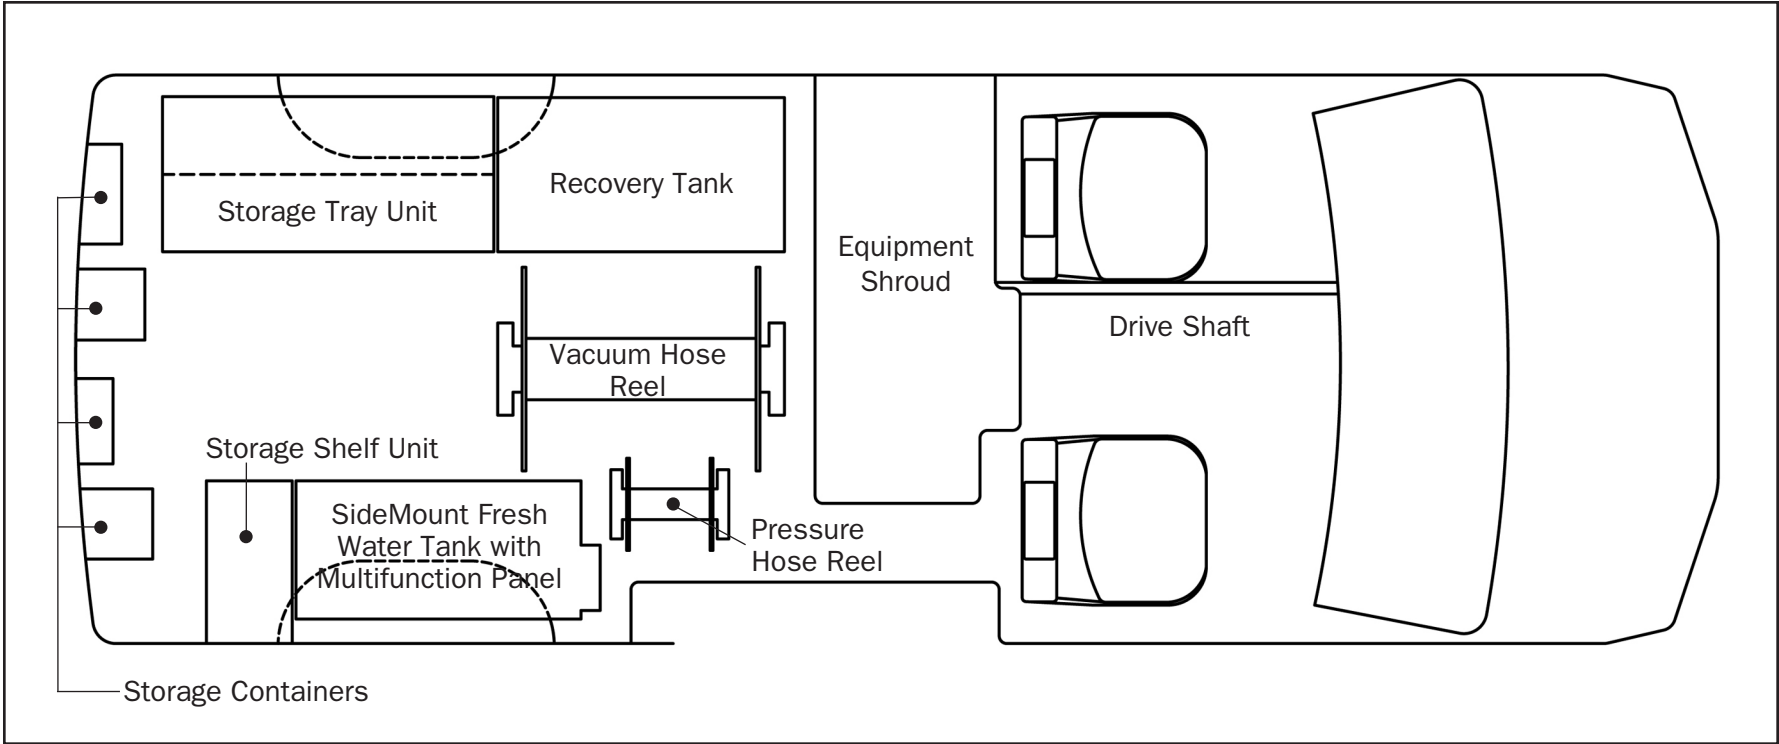

PREFERRED EQUIPMENT PACKAGES

Standard Length Van

SideMount Floor Plan

Shown with Fresh Water Holding Tank mounted on right side of van and Preferred Equipment Packages 1, 2 and 3 installed.

Floor plan is to exact scale in a Standard Length Van.