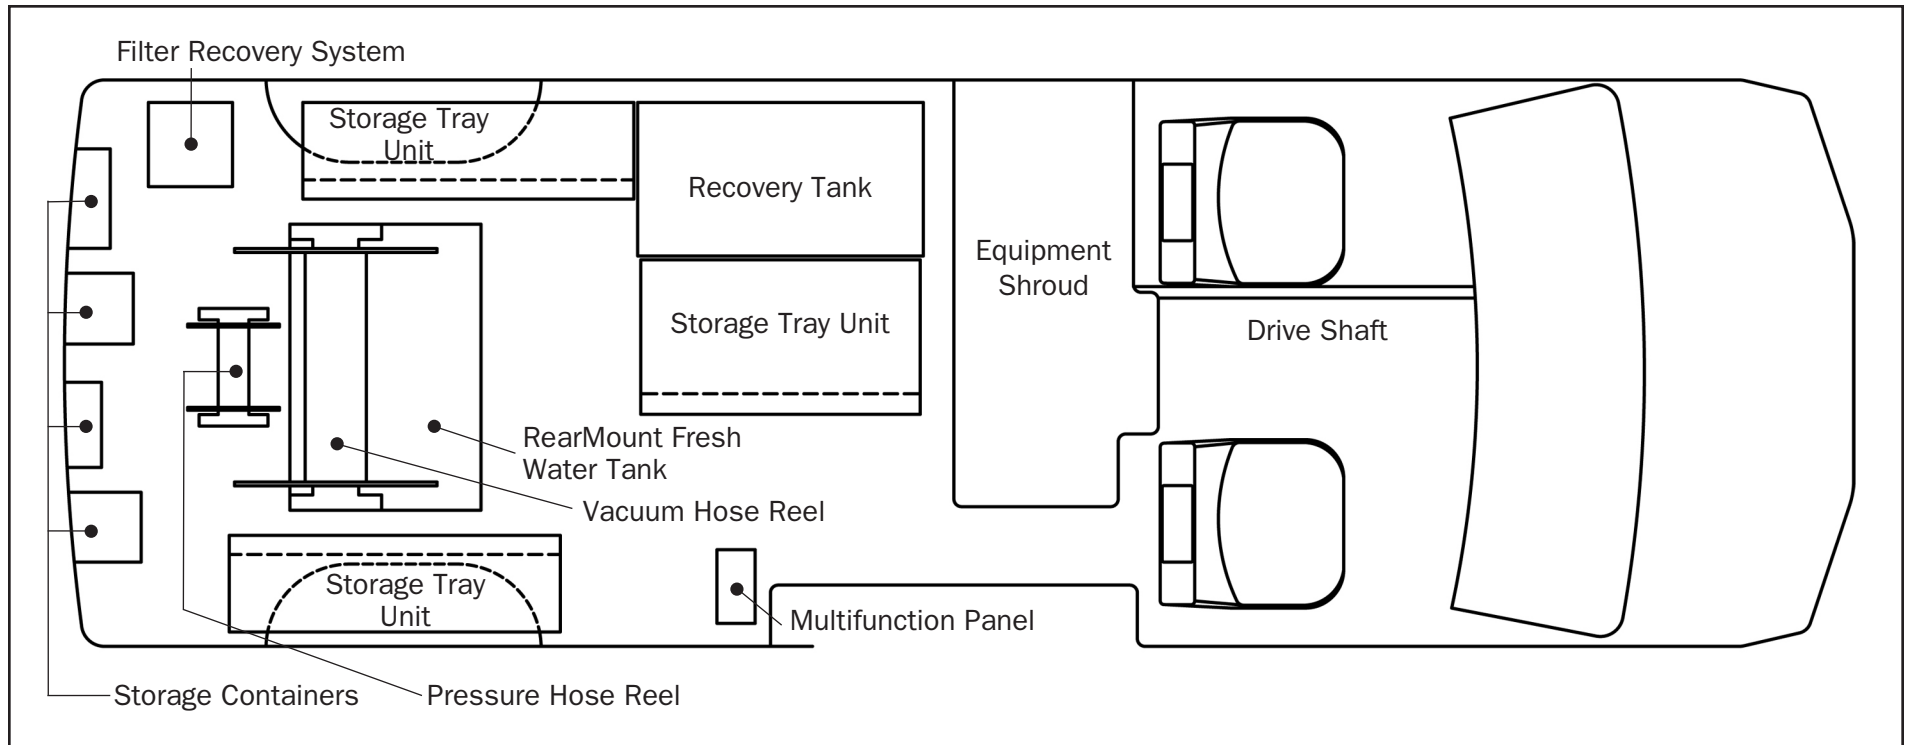

REARMOUNT WITH OPTIONAL EQUIPMENT

Extended Length Van

RearMount Floor Plan

Shown with Fresh Water Holding Tank mounted in rear area of van, Preferred Equipment Packages 1, 2, 3 and Optional Storage Tray Unit.

Floor plan is to exact scale in an Extended Length Van.

butlersystem.com