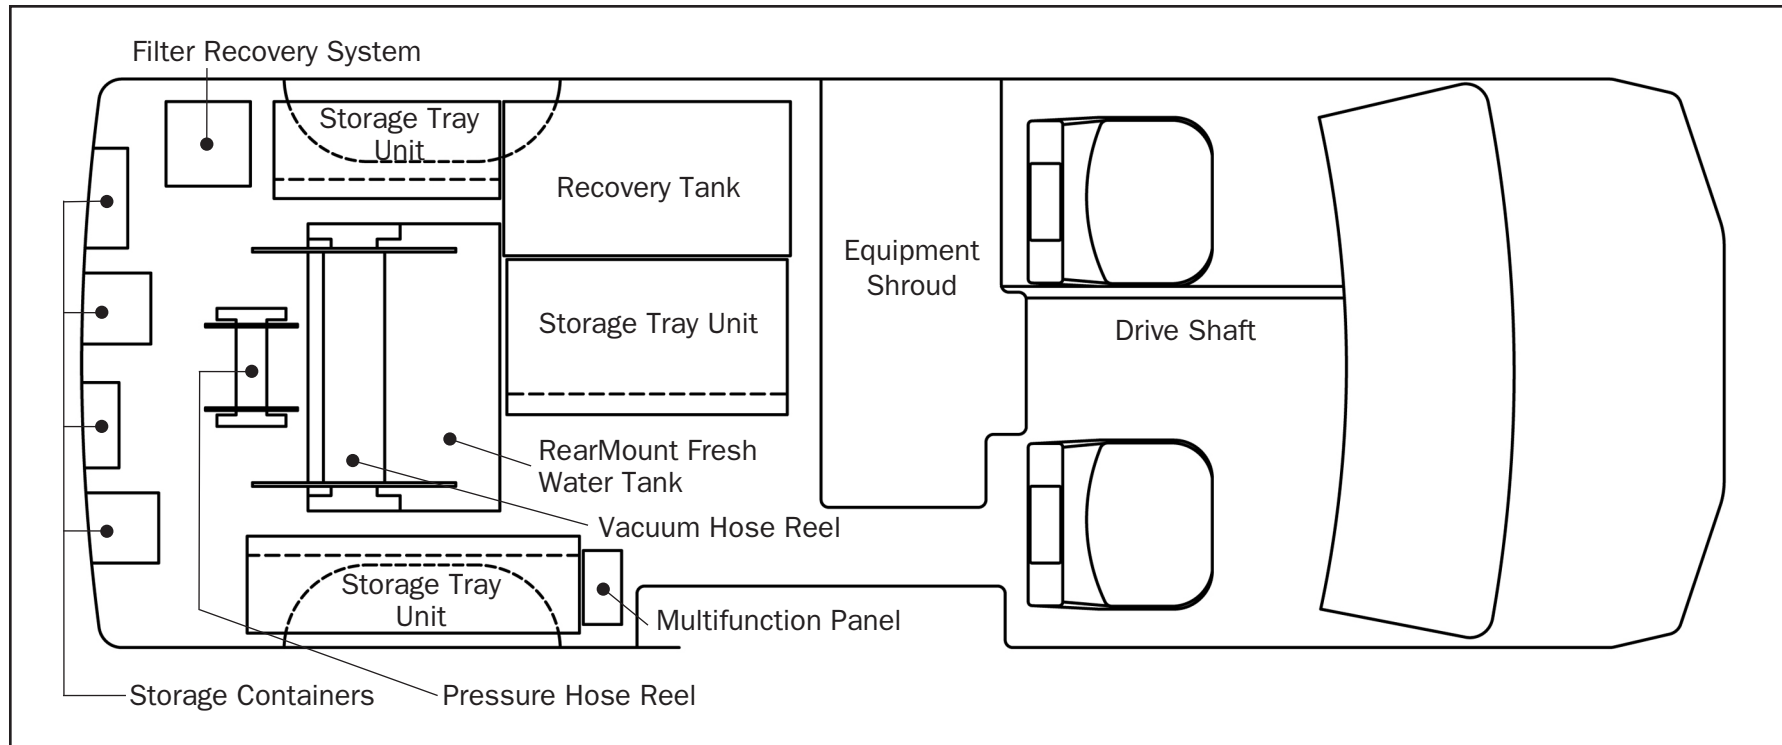

REARMOUNT WITH OPTIONAL EQUIPMENT

Standard Length Van

RearMount Floor Plan

Shown with Fresh Water Holding Tank mounted in rear area of van, Preferred Equipment Packages 1, 2, 3 and Optional Storage Tray Unit.

Floor plan is to exact scale in a Standard Length Van.

butlersystem.com