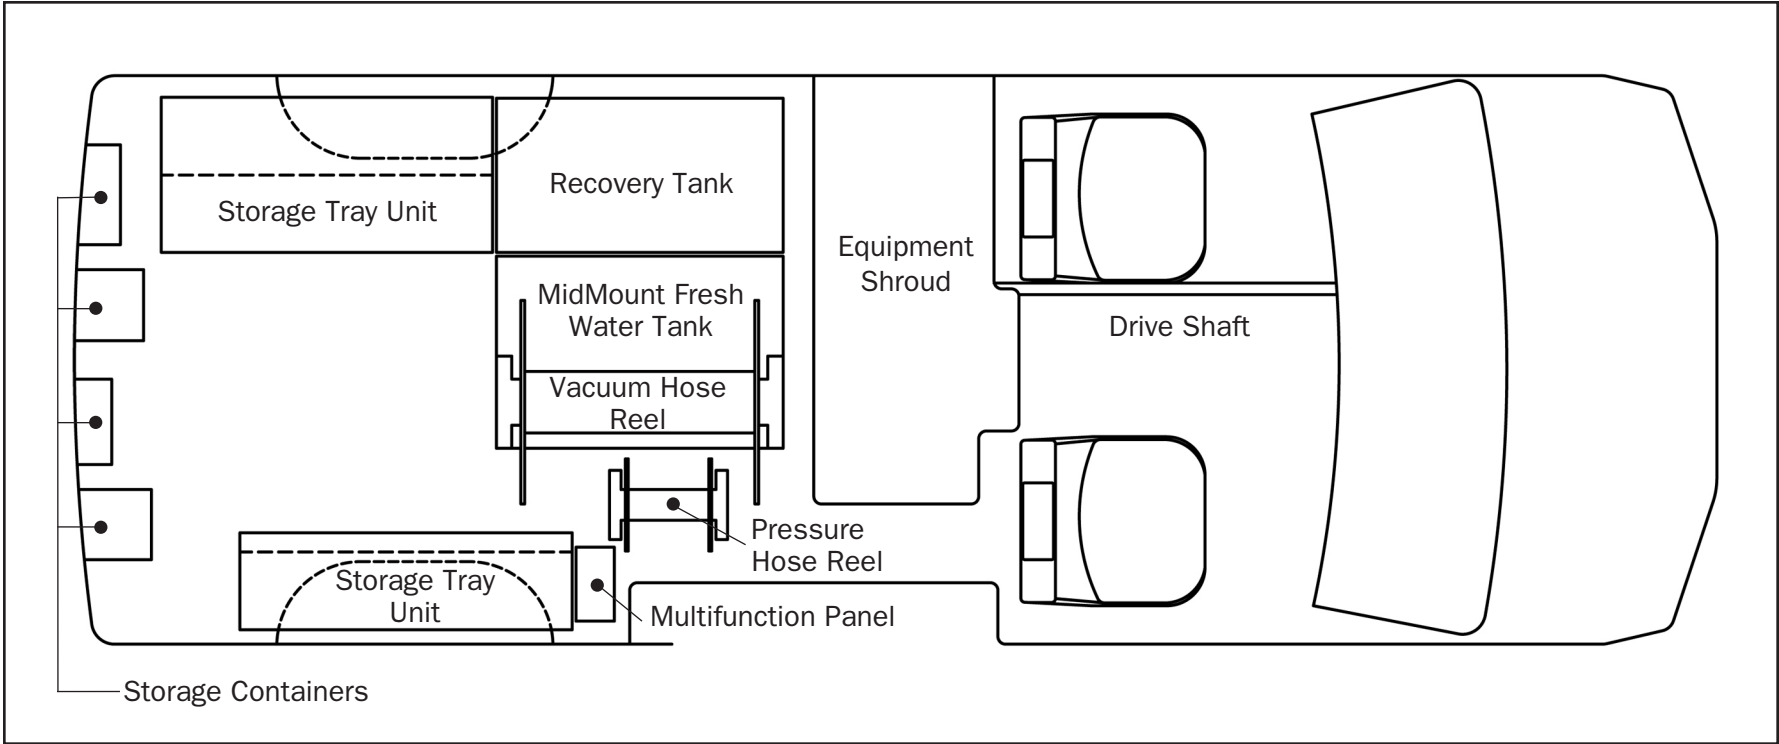

# MIDMOUNT WITH PREFERRED EQUIPMENT PACKAGES

Standard Length Van

## MidMount Floor Plan

Shown with Fresh Water Holding Tank mounted in mid area of van and Preferred Equipment Packages 1, 2 and 3 installed.

Floor plan is to exact scale in a Standard Length Van.

butlersystem.com