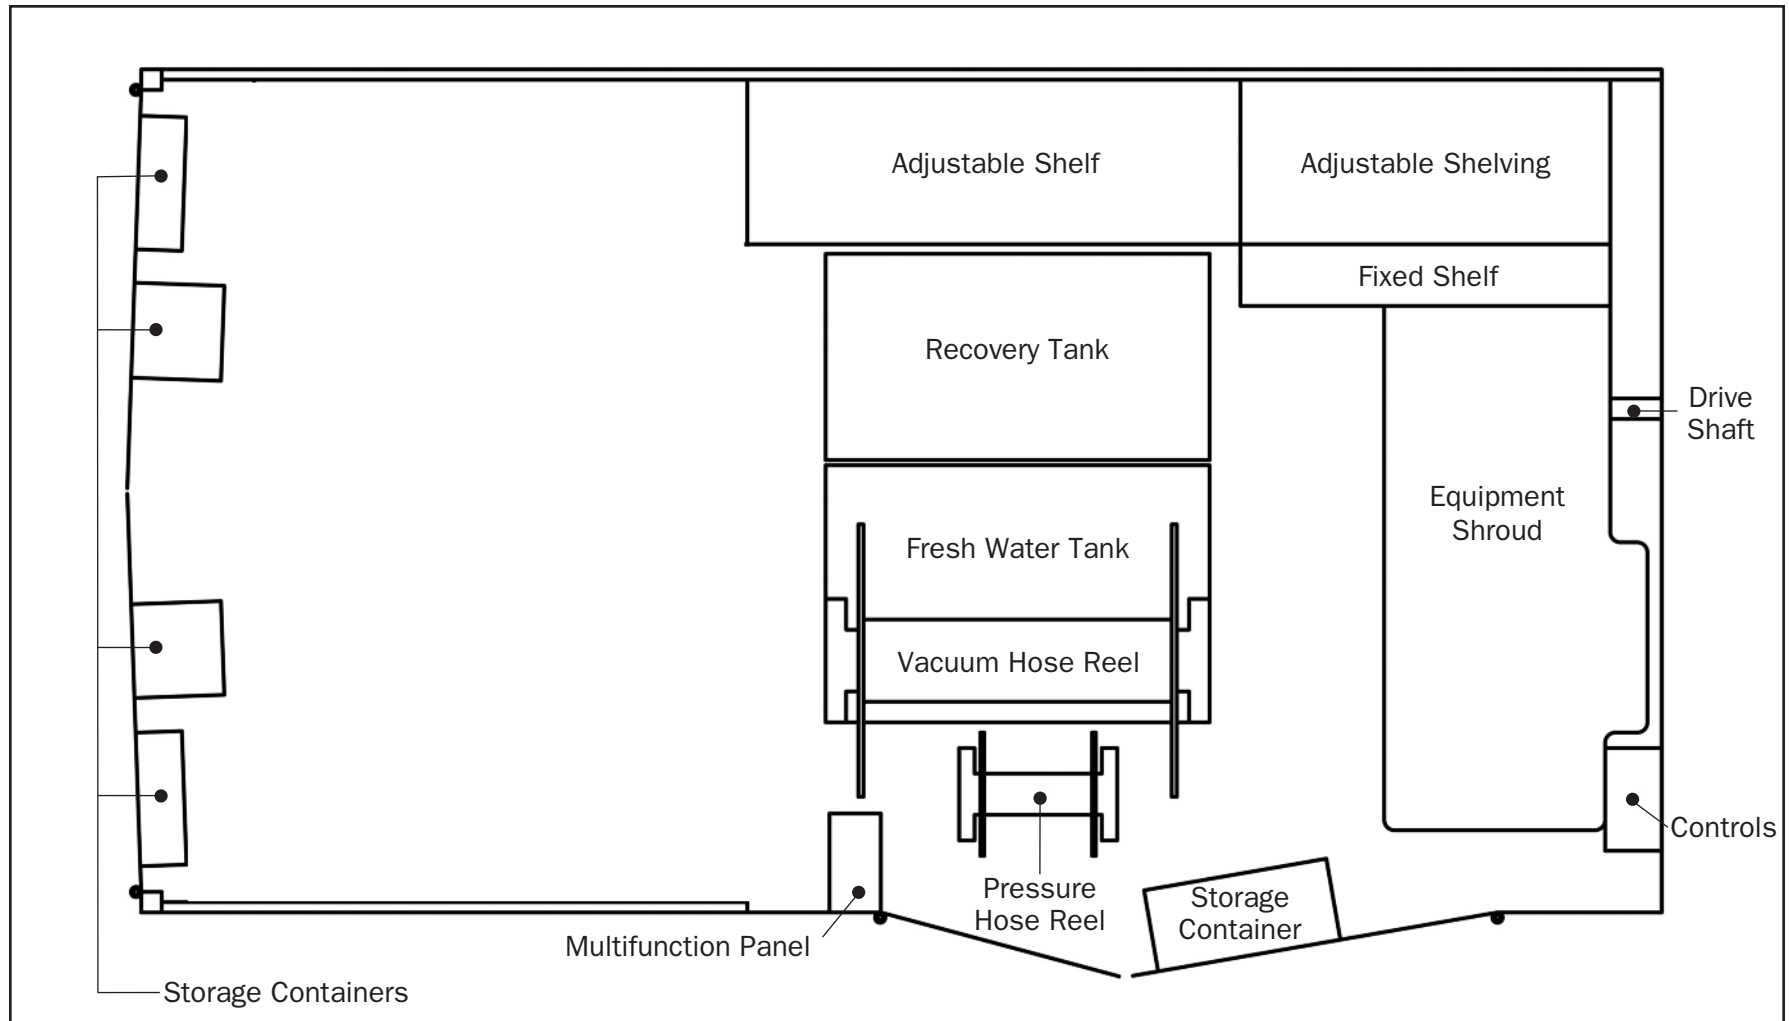

# TRUCK AND CUBE VAN

## MidMount Floor Plan

**Shown with MidMount Fresh Water Tank and Preferred Equipment Packages 1, 2 and 3.**

**Floor plan is to exact scale in a 12' long cargo body.**

[butlersystem.com](http://butlersystem.com)