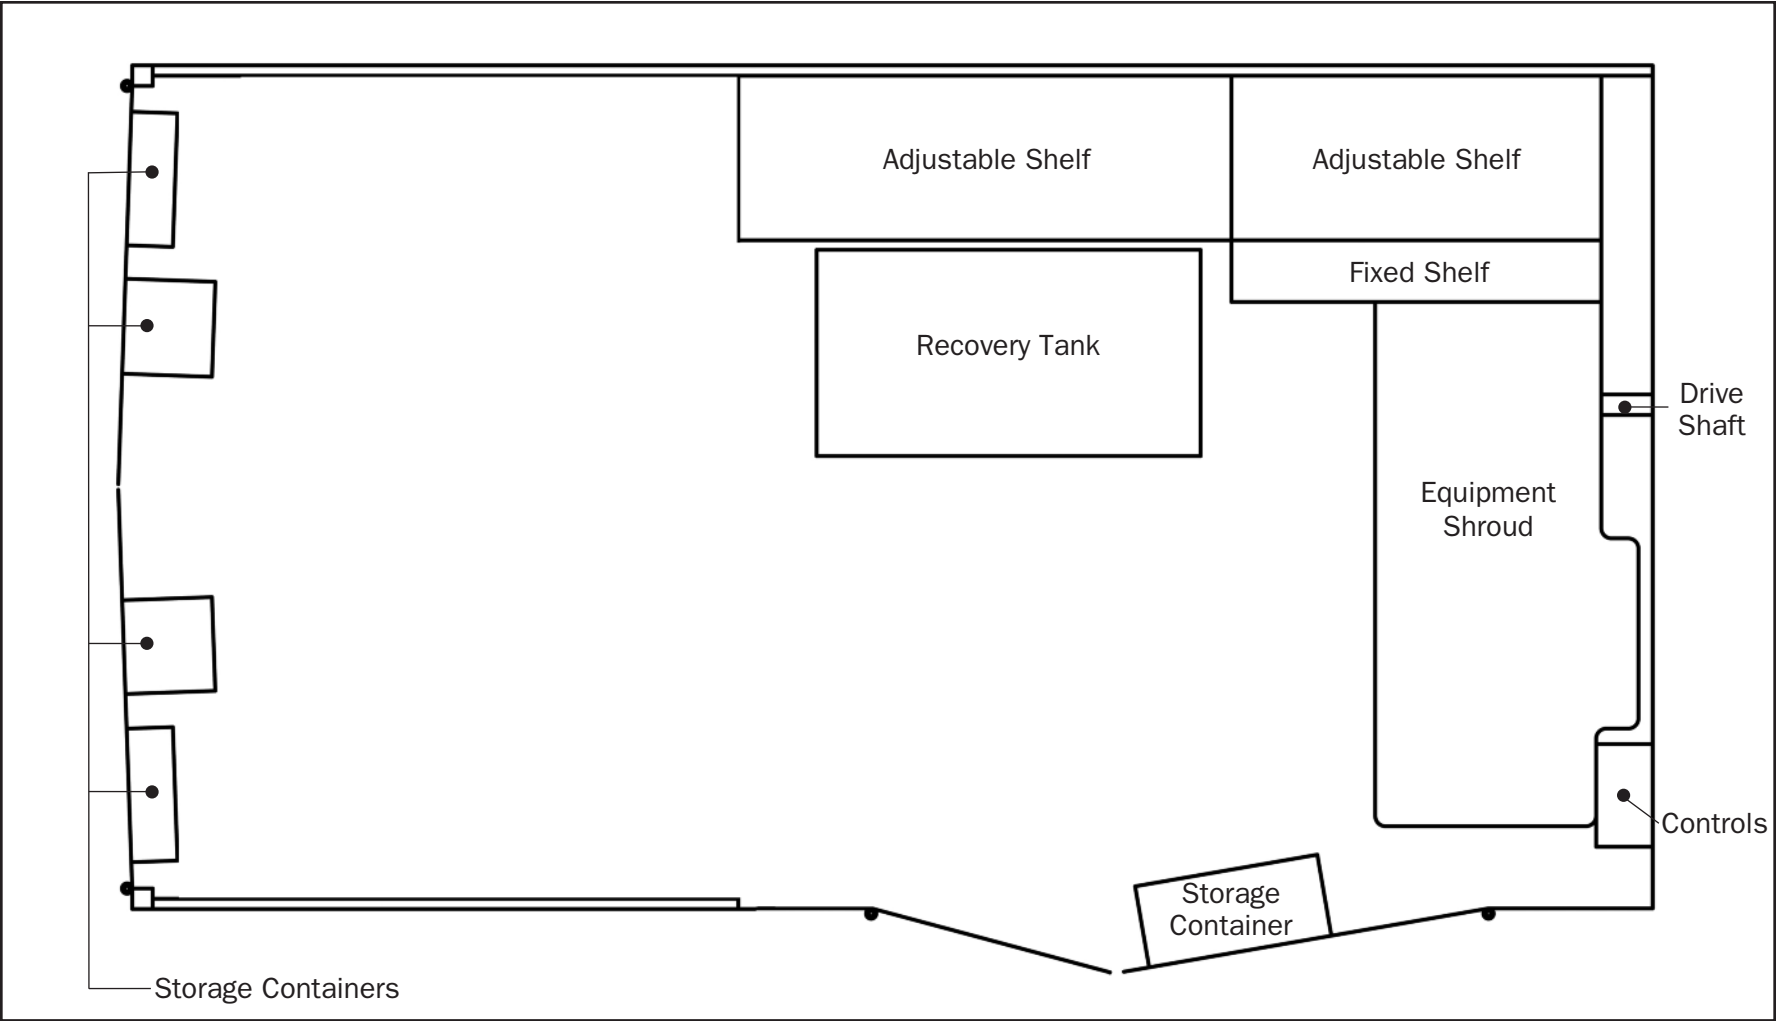

TRUCK AND CUBE VAN

Standard Features

Floor plan is to exact scale in a 12' long cargo body.

butlersystem.com